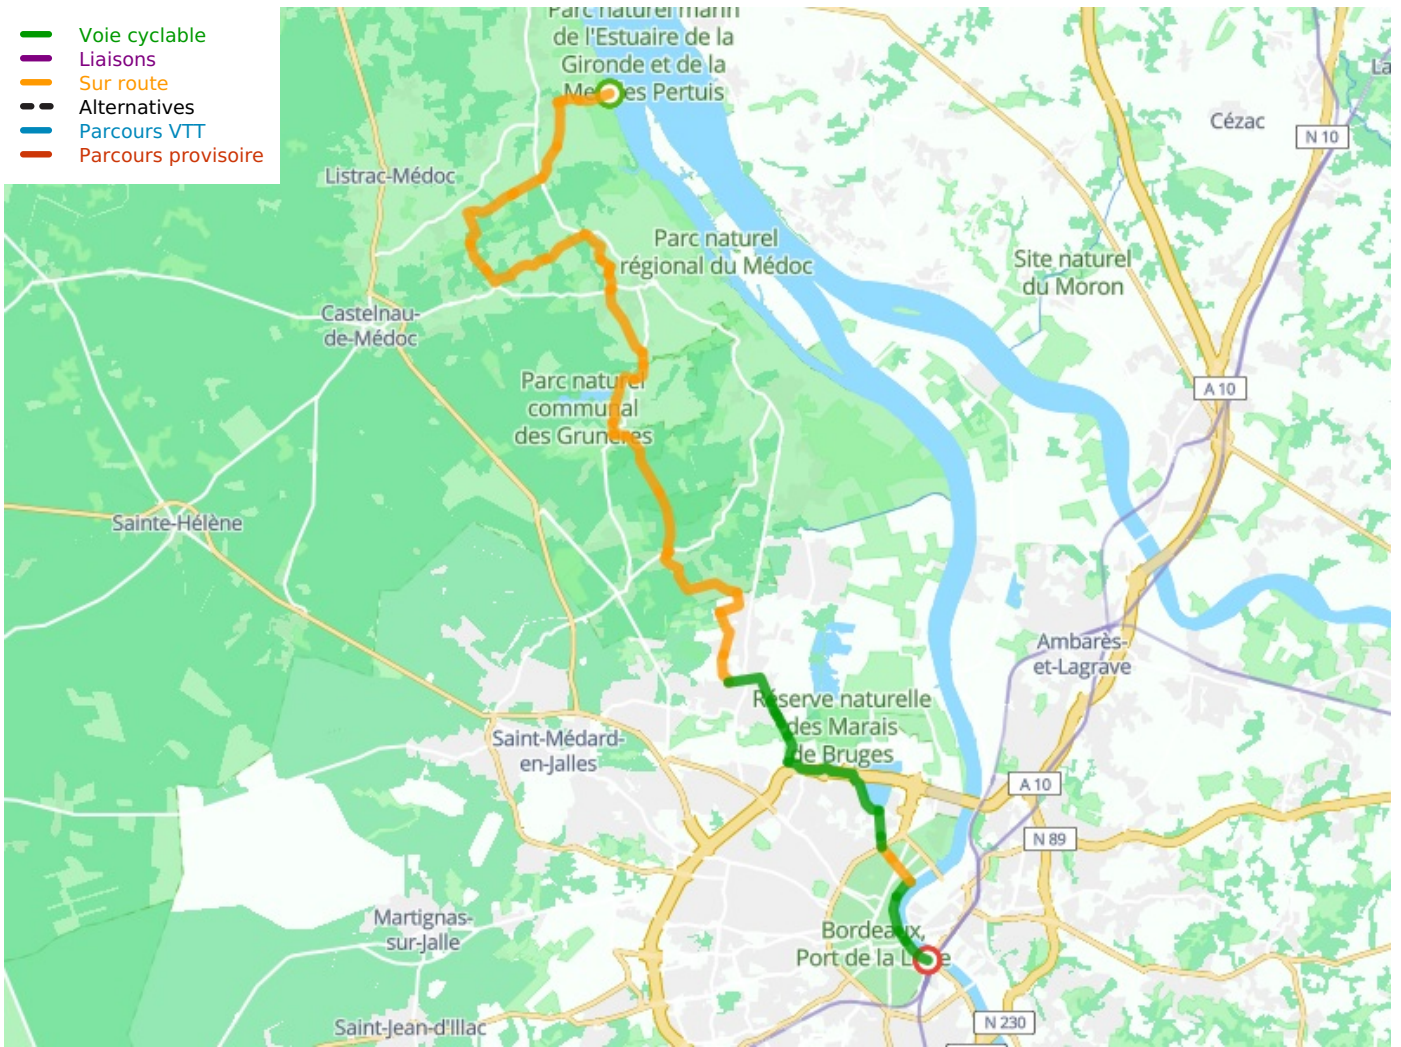

From Blaye, cross the Gironde Estuary by ferry to Lamarque, in the midst of the Médoc, a peninsula packed with some of the greatest wine territories (or appellations) in the world. A provisional route takes you along quiet roads through the Médoc's vines, fields and heaths to the edge of the city of Bordeaux, at Blanquefort. From here, a cycle track leads you gently to the heart of the great wine town. Bordeaux is a splendid, dynamic city, its exceptional architectural heritage listed as a World Heritage Site. Amidst its grand quarters, sample its many lively, trendy cultural and gastronomic offerings.

The route

Provisional route.

From Lamarque, head for Arcins, following a quiet road crossing through vineyards, passing via the Château de Malescas.

At Arcins, take care crossing the D 2 road to reach Moulis-en-Médoc, followed by Avensan. Be especially careful cycling along the D 208 road from Avensan to Arsac. Continue to Le Pian-Médoc, and on to the north side of Blanquefort, where you join a cycle track at the round-about by the Lycée Agro-Viticole. This cycle track leads into the heart of Bordeaux, via the quays alongside the Garonne River.

Agen/Montauban/Toulouse/Carcassonne/Béziers/ Sète/ Montpellier/Marseille (numerous trains daily); Royan via Saintes (6 to 10 trains daily)

Other destinations served by train from Bordeaux

include: Le Verdon (Pointe de Grave);

- Voie cyclable
- Liaisons
- Sur route
- - - Alternatives
- Parcours VTT
- Parcours provisoire

**Départ
Blaye**

**Arrivée
Bordeaux**