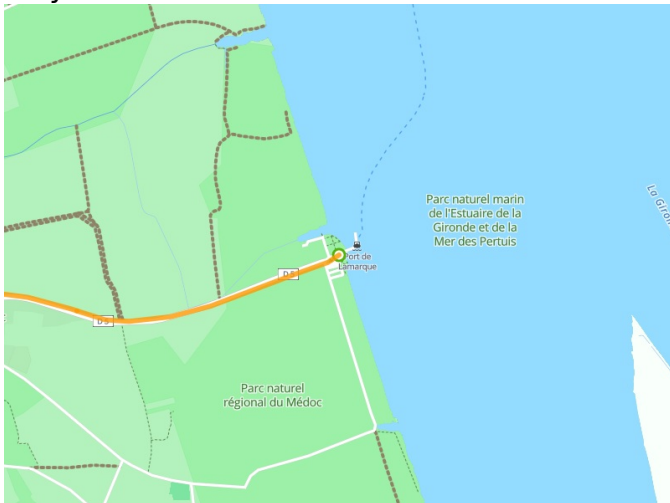

From Blaye, cross the Gironde Estuary by ferry to Lamarque, in the midst of the Médoc, a peninsula packed with some of the greatest wine territories (or appellations) in the world. A provisional route takes you along quiet roads through the Médoc's vines, fields and heaths to the edge of the city of Bordeaux, at Blanquefort. From here, a cycle track leads you gently to the heart of the great wine town. Bordeaux is a splendid, dynamic city, its exceptional architectural heritage listed as a World Heritage Site. Amidst its grand quarters, sample its many lively, trendy cultural and gastronomic offerings.

The route

Provisional route.

From Lamarque, head for Arcins, following a quiet road crossing through vineyards, passing via the Château de Malescas.

At Arcins, take care crossing the D 2 road to reach Moulis-en-Médoc, followed by Avensan. Be especially careful cycling along the D 208 road from Avensan to Arsac. Continue to Le Pian-Médoc, and on to the north side of Blanquefort, where you join a cycle track at the round-about by the Lycée Agro-Viticole. This cycle track leads into the heart of Bordeaux, via the quays alongside the Garonne River.

Agen/Montauban/Toulouse/Carcassonne/Béziers/ Sète/ Montpellier/Marseille (numerous trains daily); Royan via Saintes (6 to 10 trains daily)

Other destinations served by train from Bordeaux

include: Le Verdon (Pointe de Grave);

- Voie cyclable
- Liaisons
- Sur route
- - - Alternatives
- Parcours VTT
- Parcours provisoire

**Départ
Blaye**

**Arrivée
Bordeaux**